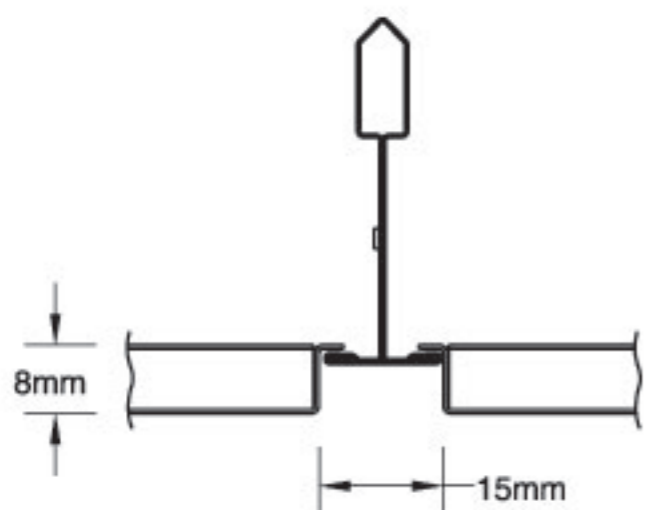

## Exposed Grid System for Tegular

8mm return with 15mm exposed grid system

8mm return with Silhouette grid system

## Product Data

Item Code	Material	Color	Size(mm)	Thickness (mm)	Perforation	Dia (mm)	Open area (%)	Soundtex
BP4256M6A1WH	Steel	Global White	600x600	0.50	-	-	-	-
BP4266M6A2WH	Steel	Global White	600x600	0.50	Standard perforated	2.5	16%	✓
BP4266M6B2WH	Steel	Global White	600x600	0.50	Micro perforated	1.5	22%	✓
BP4266M6C2WH	Steel	Global White	600x600	0.50	Extra-micro perforated	0.7	1.5%	✓
BP4276M6A1WH	Aluminum	Global White	600x600	0.70	-	-	-	-
BP4286M6A2WH	Aluminum	Global White	600x600	0.70	Standard perforated	2.5	16%	✓
BP4286M6B2WH	Aluminum	Global White	600x600	0.70	Micro perforated	1.5	22%	✓
BP4286M6C2WH	Aluminum	Global White	600x600	0.70	Extra-micro perforated	0.7	1.5%	✓