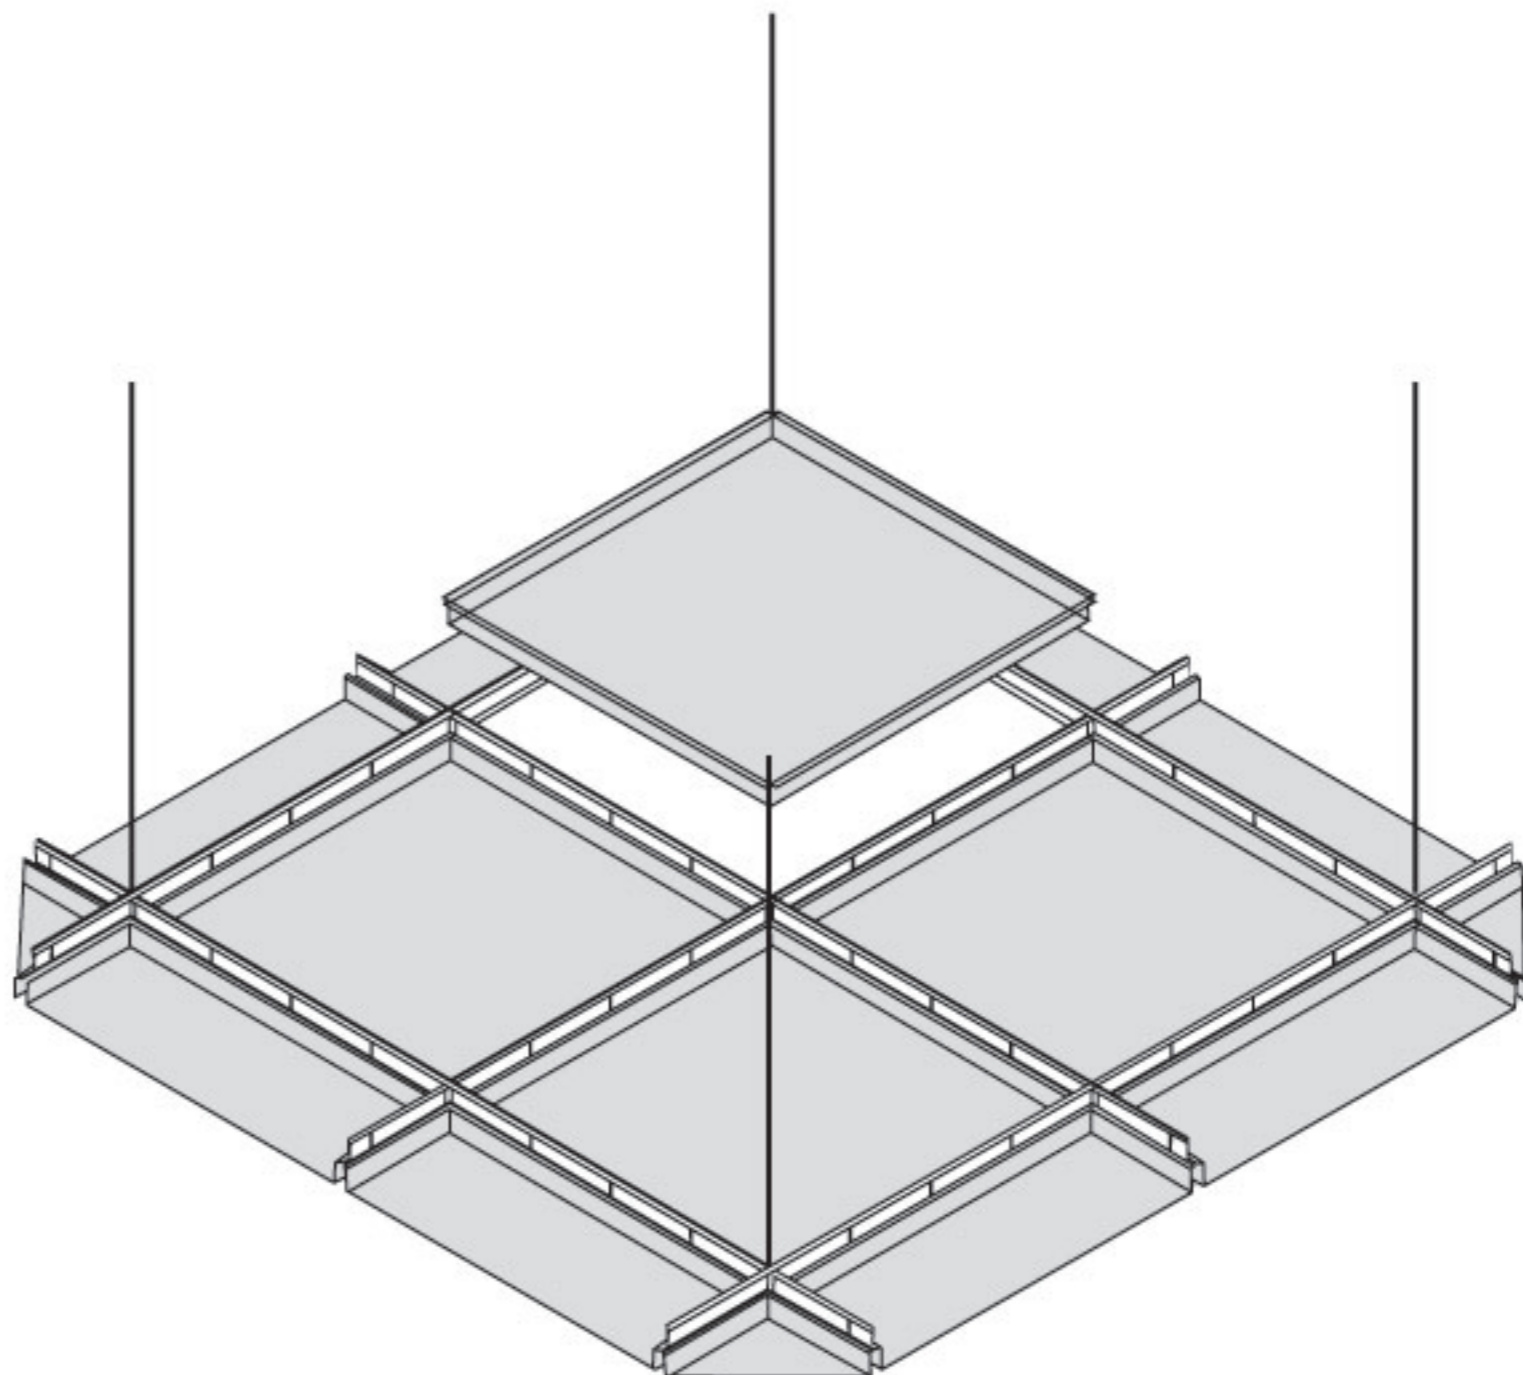

## Exposed Grid System for Tegular

8mm return with 15mm exposed grid system

8mm return with Silhouette grid system

## Product Data

Item Code	Material	Color	Size(mm)	Thickness (mm)	Perforation	Dia (mm)	Open area (%)	Soundtex
BP4256M6A1WH	Steel	Global White	600x600	0.50	-	-	-	-
BP4266M6A2WH	Steel	Global White	600x600	0.50	Standard perforated	2.5	16%	✓
BP4266M6B2WH	Steel	Global White	600x600	0.50	Micro perforated	1.5	22%	✓
BP4266M6C2WH	Steel	Global White	600x600	0.50	Extra-micro perforated	0.7	1.5%	✓
BP4276M6A1WH	Aluminum	Global White	600x600	0.70	-	-	-	-
BP4286M6A2WH	Aluminum	Global White	600x600	0.70	Standard perforated	2.5	16%	✓
BP4286M6B2WH	Aluminum	Global White	600x600	0.70	Micro perforated	1.5	22%	✓
BP4286M6C2WH	Aluminum	Global White	600x600	0.70	Extra-micro perforated	0.7	1.5%	✓