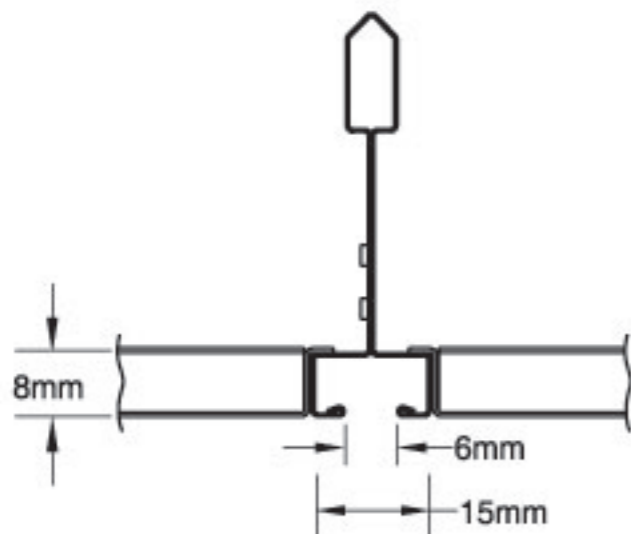

## Exposed Grid System for Tegular

8mm return with 15mm exposed grid system

8mm return with Silhouette grid system

## Product Data

Item Code	Material	Color	Size(mm)	Thickness (mm)	Perforation	Dia (mm)	Open area (%)	Soundtex
BP4256M6A1WH	Steel	Global White	600x600	0.50	-	-	-	-
BP4266M6A2WH	Steel	Global White	600x600	0.50	Standard perforated	2.5	16%	✓
BP4266M6B2WH	Steel	Global White	600x600	0.50	Micro perforated	1.5	22%	✓
BP4266M6C2WH	Steel	Global White	600x600	0.50	Extra-micro perforated	0.7	1.5%	✓
BP4276M6A1WH	Aluminum	Global White	600x600	0.70	-	-	-	-
BP4286M6A2WH	Aluminum	Global White	600x600	0.70	Standard perforated	2.5	16%	✓
BP4286M6B2WH	Aluminum	Global White	600x600	0.70	Micro perforated	1.5	22%	✓
BP4286M6C2WH	Aluminum	Global White	600x600	0.70	Extra-micro perforated	0.7	1.5%	✓